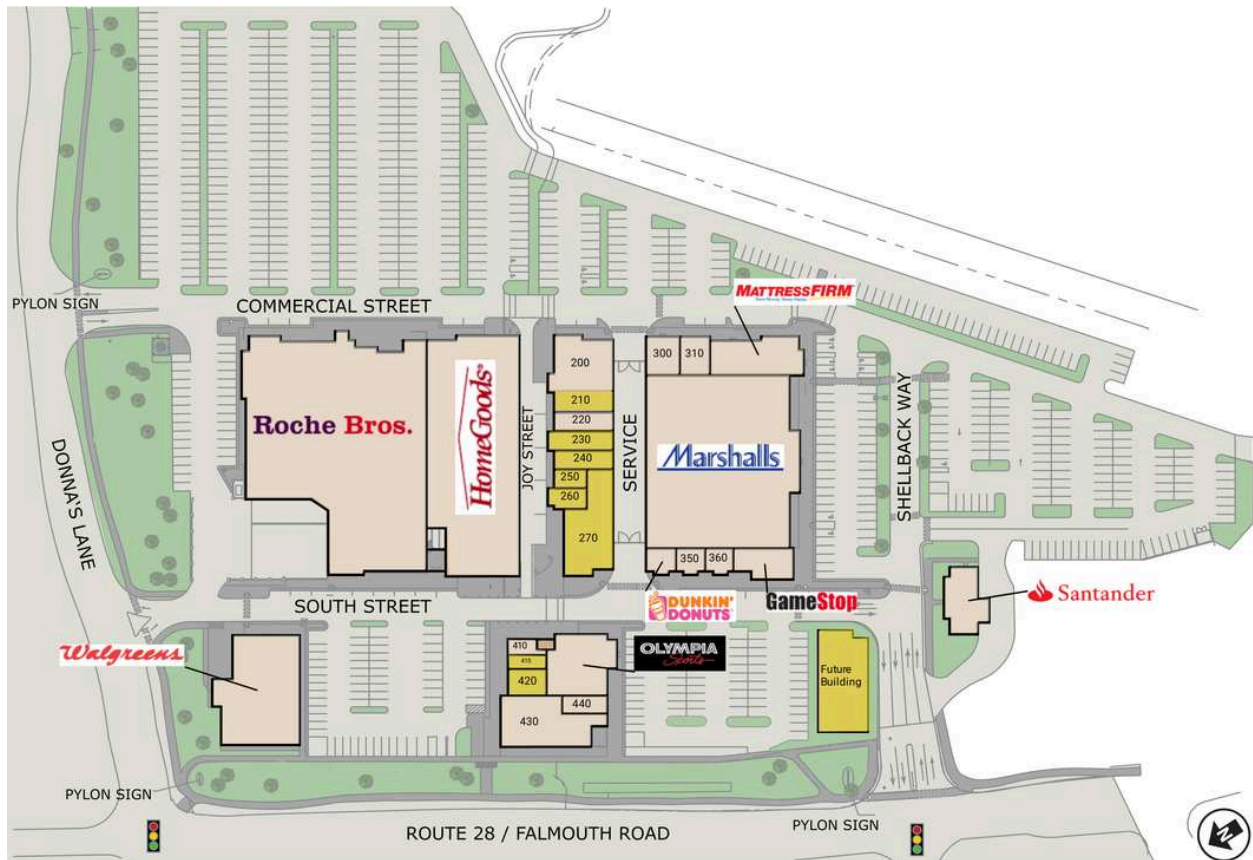

# South Cape Village

|                                  |           |                               |           |
|----------------------------------|-----------|-------------------------------|-----------|
| <b>FUTURE BUILDING AVAILABLE</b> | 5,000 SF  | 310 VU Design                 | 1,147 SF  |
| OP1 Walgreens                    | 13,991 SF | 320 Mattress Firm             | 3,793 SF  |
| OP2 Santander Bank               | 4,000 SF  | 330 Marshalls                 | 28,175 SF |
| 100 Roche Bros                   | 42,000 SF | 340 Dunkin' Donuts            | 921 SF    |
| 105 HomeGoods                    | 20,062 SF | 350 Beauty Nails              | 884 SF    |
| 200 South Cape Wine & Spirits    | 3,778 SF  | 360 Pro-Cuts                  | 872 SF    |
| <b>210 AVAILABLE</b>             | 1,214 SF  | 370 GameStop                  | 2,408 SF  |
| 220 South Cape Hair & Spa        | 1,214 SF  | 400 Olympia Sports            | 3,974 SF  |
| <b>230 AVAILABLE</b>             | 1,606 SF  | 410 Roman Retirement Planning | 602 SF    |
| <b>240 AVAILABLE</b>             | 974 SF    | <b>415 AVAILABLE</b>          | 802 SF    |
| <b>250 AVAILABLE</b>             | 442 SF    | <b>420 AVAILABLE</b>          | 1,005 SF  |
| <b>260 AVAILABLE</b>             | 753 SF    | 430 Wicked Pizza              | 5,828 SF  |
| <b>270 AVAILABLE</b>             | 4,814 SF  | 440 Barks & Bubbles           | 530 SF    |
| 300 Capeway Cleaners             | 1,193 SF  |                               |           |